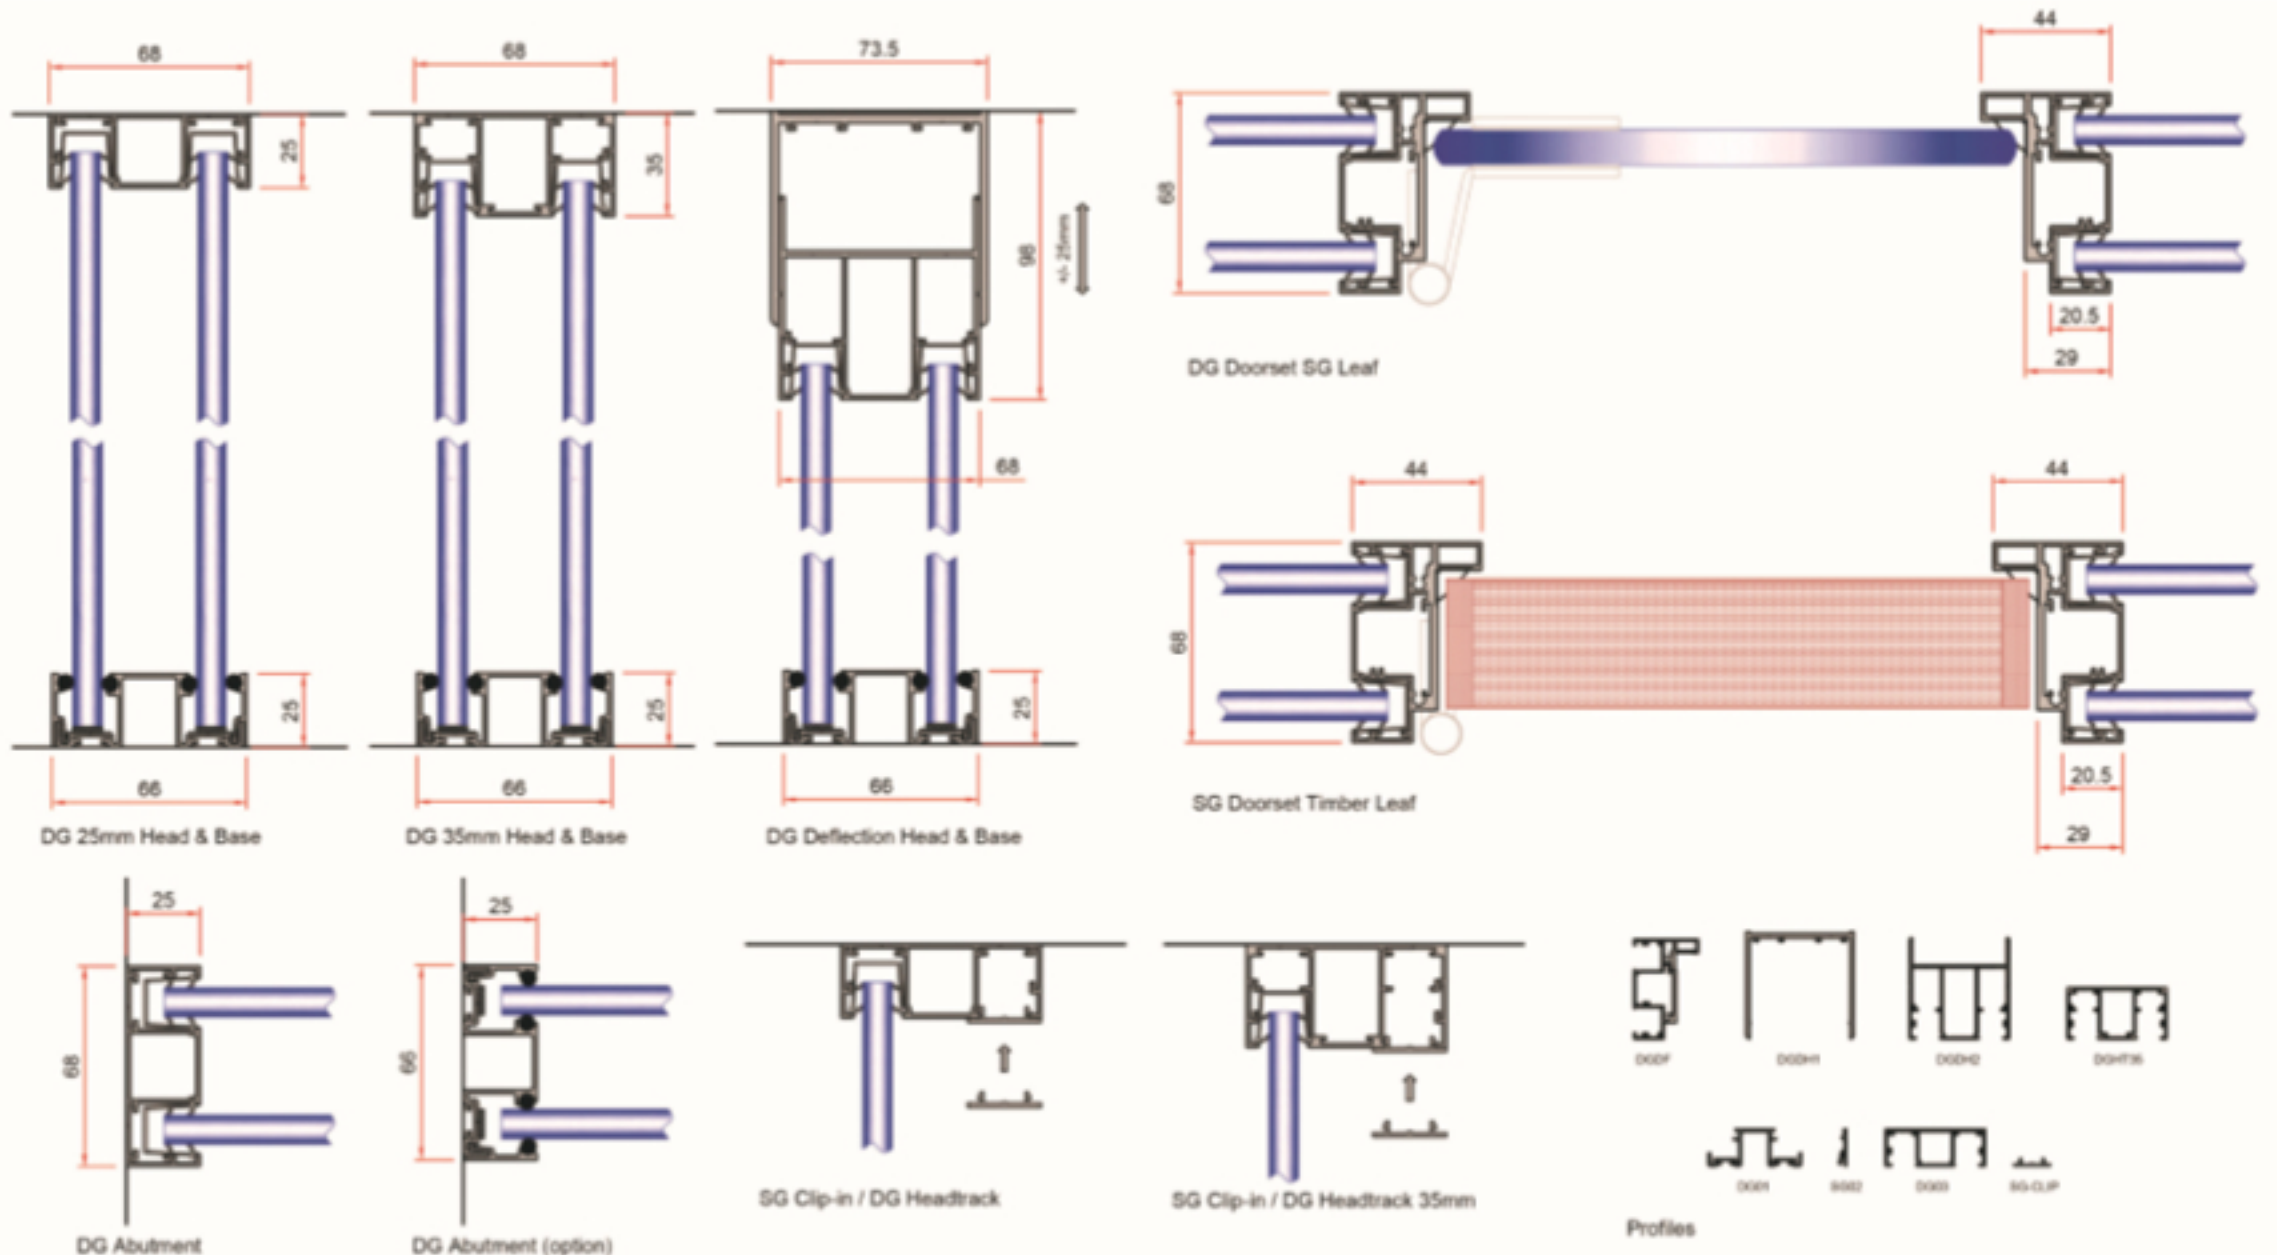

## Double Glazed Evolution System Overview

Address: Unit A6, The Square, Greenogue Business Park, Rathcoole, Co. Dublin

Phone: +353(0) 1 458 69 66 Fax: +353 (0) 1 458 69 66 Mobile: 086 666 3443

E-Mail [Paul@weaferinteriors.ie](mailto:Paul@weaferinteriors.ie)